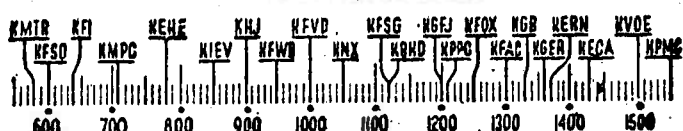

YOUR Radio TODAY

[The information contained in the following schedule is furnished by the stations broadcasting the programs.]

Before 8 a.m.

KMTR—Calif. Theater, 5.
KFI—“Gotta Get Up.” 7; News, 7:15; On Job, 7:30; Radio Review, Bernie Smith, 7:45.
KMPG—Get Going, 6:45; Volney James, 7, 1 hr.
KEHE—Musical Clock, 6 to 8.
KHJ—Rise, Shine, 6; News, 7:45.
KFWB—Stu Wilson, 6, 2 hrs.
KFOX—Spanish, 6; Jubilee, 7:15.
KNN—Salute, 6; News, 7:30; Melodies, 7:45.
KRKD—Doug Douglas, 6; Doug Douglas, 6:45; News, 7:45.
KGFI—Concert, 6; News, 7:45; Choral, 7:15; Sports, 7:30; Rhythm, 7:46.
KFOX—El Despertador, 6; News, 7:30; Musical, 7:40; Exercises, 7:45.
KFAC—Religion, 6; Pastor Reynolds, 7; Music, 7:30; News, 7:45.
KGER—Farm, 6:05; Musical Interlude, 6:20; Maurice Johnson, 6:30; Aubrey, 6:45.
KFCA—Story of Mo., 7; Josh Higgins, 7:15; Financial, 7:30; News, 7:45.
KVOE—Yawn Patrol, 7; News, 7:45.

8 to 9 a.m.

KMTR—Theater, 8:30.
KFI—Ted White, 8; News, 8:15; Optimism Optometrist, 8:30; Kitty Keene, 8:45.
KMPG—Unity Word, 8; Parade, 8:15; Vocal, 8:30.
KEHE—Hour Headlines, 8; Hymns, 8:15; Music, 8:30.
KHJ—Sons Pioneers, 8; Haven of Rest, 8:15; Theater Club, 8:45.
KFWB—Church, 8; Melodies, 8:30.
KFVD—Jubilee (cont.), Medical, 8:45.
KNN—Happened in Hollywood, 8; Songs, 8:15; Nancy Dixon, 8:30; News, 8:45.
KRKD—Goodwill Chapel, 8; Employment, 8:30.
KFOX—Pette Musicale, 8; Music, 8:15; Health, 8:30; Ads, 8:45.
KFAC—Music, 8, 1 hr.
KGER—Rufus Goofus, 8; Mizpah, 8:15; Music, 8:45.
KECA—Church, 8; Crosscuts, 8:15; Garden, 8:45; Originalists, 8:45.
KVOE—Sons Pioneers, 8; Rest Haven, 8:15; Bide Dudley, 8:45.

9 to 10 a.m.

KMTR—Music, 9; Rangers, 9:30.
KFI—Cartoon of Elm St., 9; O’Neill, 9:15; Faith, Freedom, 9:30; Men of West, 9:45.
KMPG—News, 9; Organ, 9:15; John Brown, 9:30.
KEHE—Swing, 9; Medical, 9:15; Talk, 9:30; Music, 9:45.
KHJ—Jeanette, 9; Swing, 9:15; Norman Young, 9:30.
KFWB—Concert, 9; Medical, 9:15; Melodies, 9:30; Waltz, 9:45.
KFVD—Music, 9; News, 9:15; Medical, 9:30; Music, 9:45.
KNN—Mary M. McBride, 9; Nancy James, 9:15; Helen Trent, 9:30; Gal Sings, 9:45.
KRKD—Records, 9; Govt. Weather Bureau, 9:30; Records, 9:40.
KFOX—Melodies, 9; Health Talk, 9:15; Music, 9:30; News, 9:45.
KFAC—Inspirations, 9; Medical, 9:15; Time, 9:30; Women in News, 9:45.
KGER—News, 9; Kiddoodlers, 9:15; Farm, 9:30.
KVOE—King Sisters, 9; Swing, 9:15; News, 9:30; Trio, 9:45.

10 to 11 a.m.